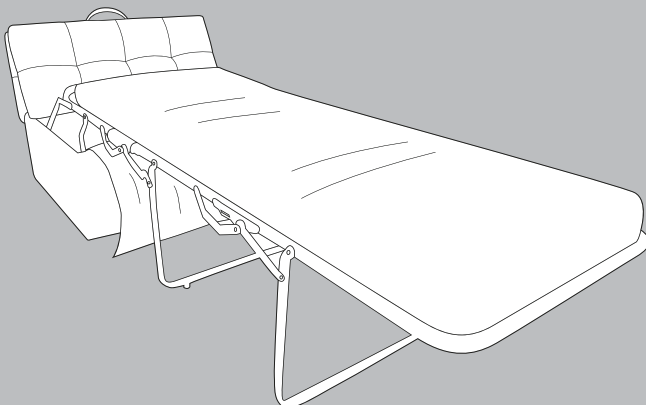

Cover 1:
Jedi Mustard

Cracker

70cm Bed in a Box

H: 41cm W: 88cm D: 77cm

Open Depth: 228cm

Weight: 40kg

Mattress Thickness: 6cm

Mattress Length: 185cm

Max occupancy weight: 140kg

Dimensions: Height x Width x Depth

Please note: All dimensions are approximate. Allow tolerance of +/- 2.5cm.

Colours represented are to be used as a guide only. Please refer to manufacturers swatch for a more accurate colour match.